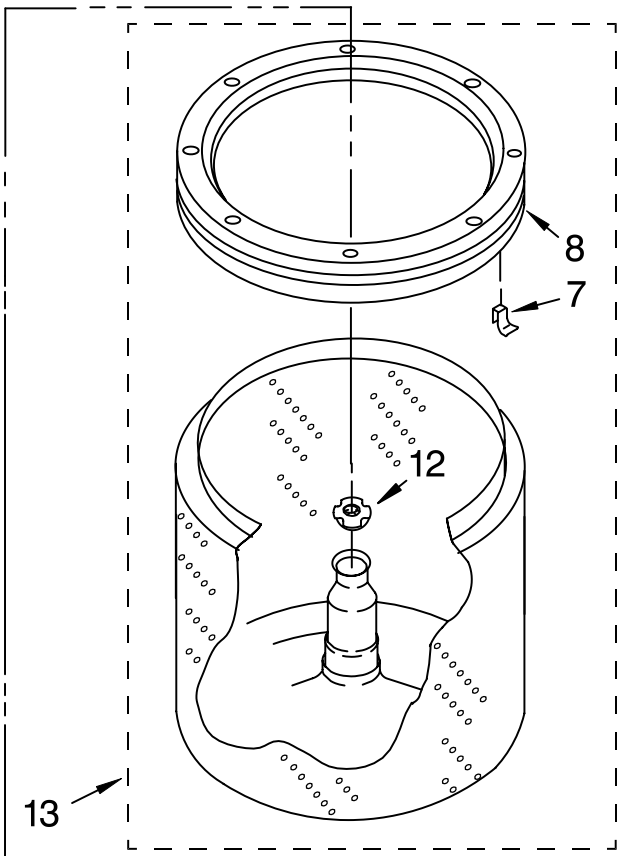

AGITATOR, BASKET AND TUB PARTS

For Models: LBR5432PQ2, LBR5432PT2

(Designer White) (Biscuit)

FOR ORDERING INFORMATION REFER TO PARTS PRICE LIST

AGITATOR, BASKET AND TUB PARTS

For Models: LBR5432PQ2, LBR5432PT2

(Designer White) (Biscuit)

Illus. No.	Part No.	DESCRIPTION
1	3352483	Cap, Agitator
2	358237	Screw & Washer (5/16-24 x 1)
4	63377	Agitator
5	3360611	Tub Ring & Gasket Assembly
6	3359586	Gasket, Tub Ring
7	8519815	Clip, Balance Ring (8)
8	3956205	Balance Ring
10	3949550	Washer
11	2219077	Clip, Pressure Switch Hose
12	21366	Nut, Spanner
13	3956206	Basket & Balance Ring
14	63125	Tub
15	389140	Block, Basket Drive
16	383727	Gasket, Centerpost
17	3363657	Hose, Pressure Switch

FOR ORDERING INFORMATION REFER TO PARTS PRICE LIST